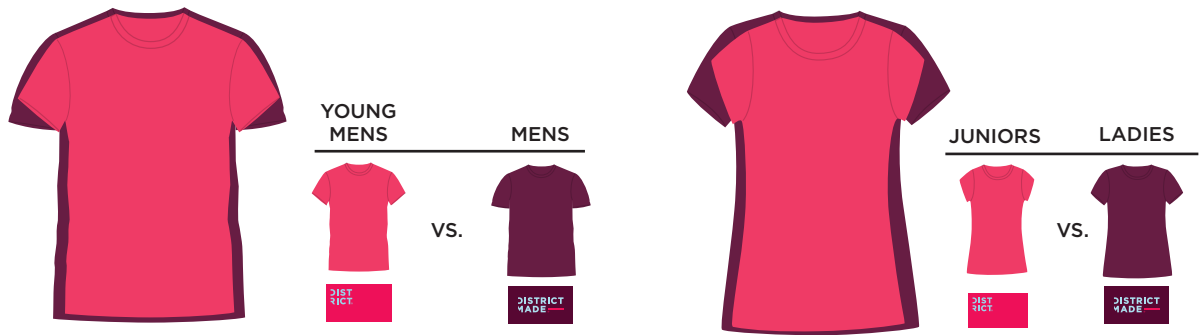

COMPARE THE FIT

SIZE CHART

DISTRICT

*Shorter & trimmer sleeve
Slimmer & trimmer fit*

YOUNG MENS SIZES	XS	S	M	L	XL	2XL	3XL	4XL
CHEST	32-34	35-36	37-39	40-42	43-45	46-48	49-51	52-54
WAIST	25-27	28-30	31-33	34-36	37-39	40-42	43-45	46-48

JUNIORS SIZES	XS	S	M	L	XL	XXL	3XL	4XL
SIZE	0/1	3/5	7/9	11/13	15/17	19/21	21/23	23/25
CHEST	30-31	32-33	34-35	36-37	38-40	41-43	44-46	47-49
WAIST	22 1/2-24	24 1/2-26	26 1/2-28	28 1/2-30	31-33	34-36	37-39	40-42
HIP	32 1/2-34	34 1/2-36	36 1/2-38	38 1/2-40	41-43	44-46	47-49	50-52

YOUTH BOYS	XS	S	M	L
SIZE	4/5	6/8	10/12	14/16
CHEST	22-24	25-27	28-29	30-32

YOUTH GIRLS	XS	S	M	L
SIZE	4/5	6/8	10/12	14/16
CHEST	22-23	24-27	28-30	31-33

**DISTRICT
MADE**

*Longer sleeve
Relaxed fit*

MENS SIZES	XS	S	M	L	XL	2XL	3XL	4XL
CHEST	34-35	36-37	38-40	41-43	44-46	47-49	50-52	53-55
WAIST	26-28	29-31	32-34	35-37	38-40	41-43	44-47	48-50

LADIES SIZES	XS	S	M	L	XL	XXL	3XL	4XL
SIZE	0/2	4/6	8/10	12/14	16/18	20/22	22/24	24/26
CHEST	32-34	35-36	37-38	39-41	42-44	45-47	48-50	51-53
WAIST	24-26	27-28	29-30	31-33	34-36	37-39	40-43	44-47
HIP	34-36	37-38	39-40	41-43	44-46	47-49	50-53	54-57